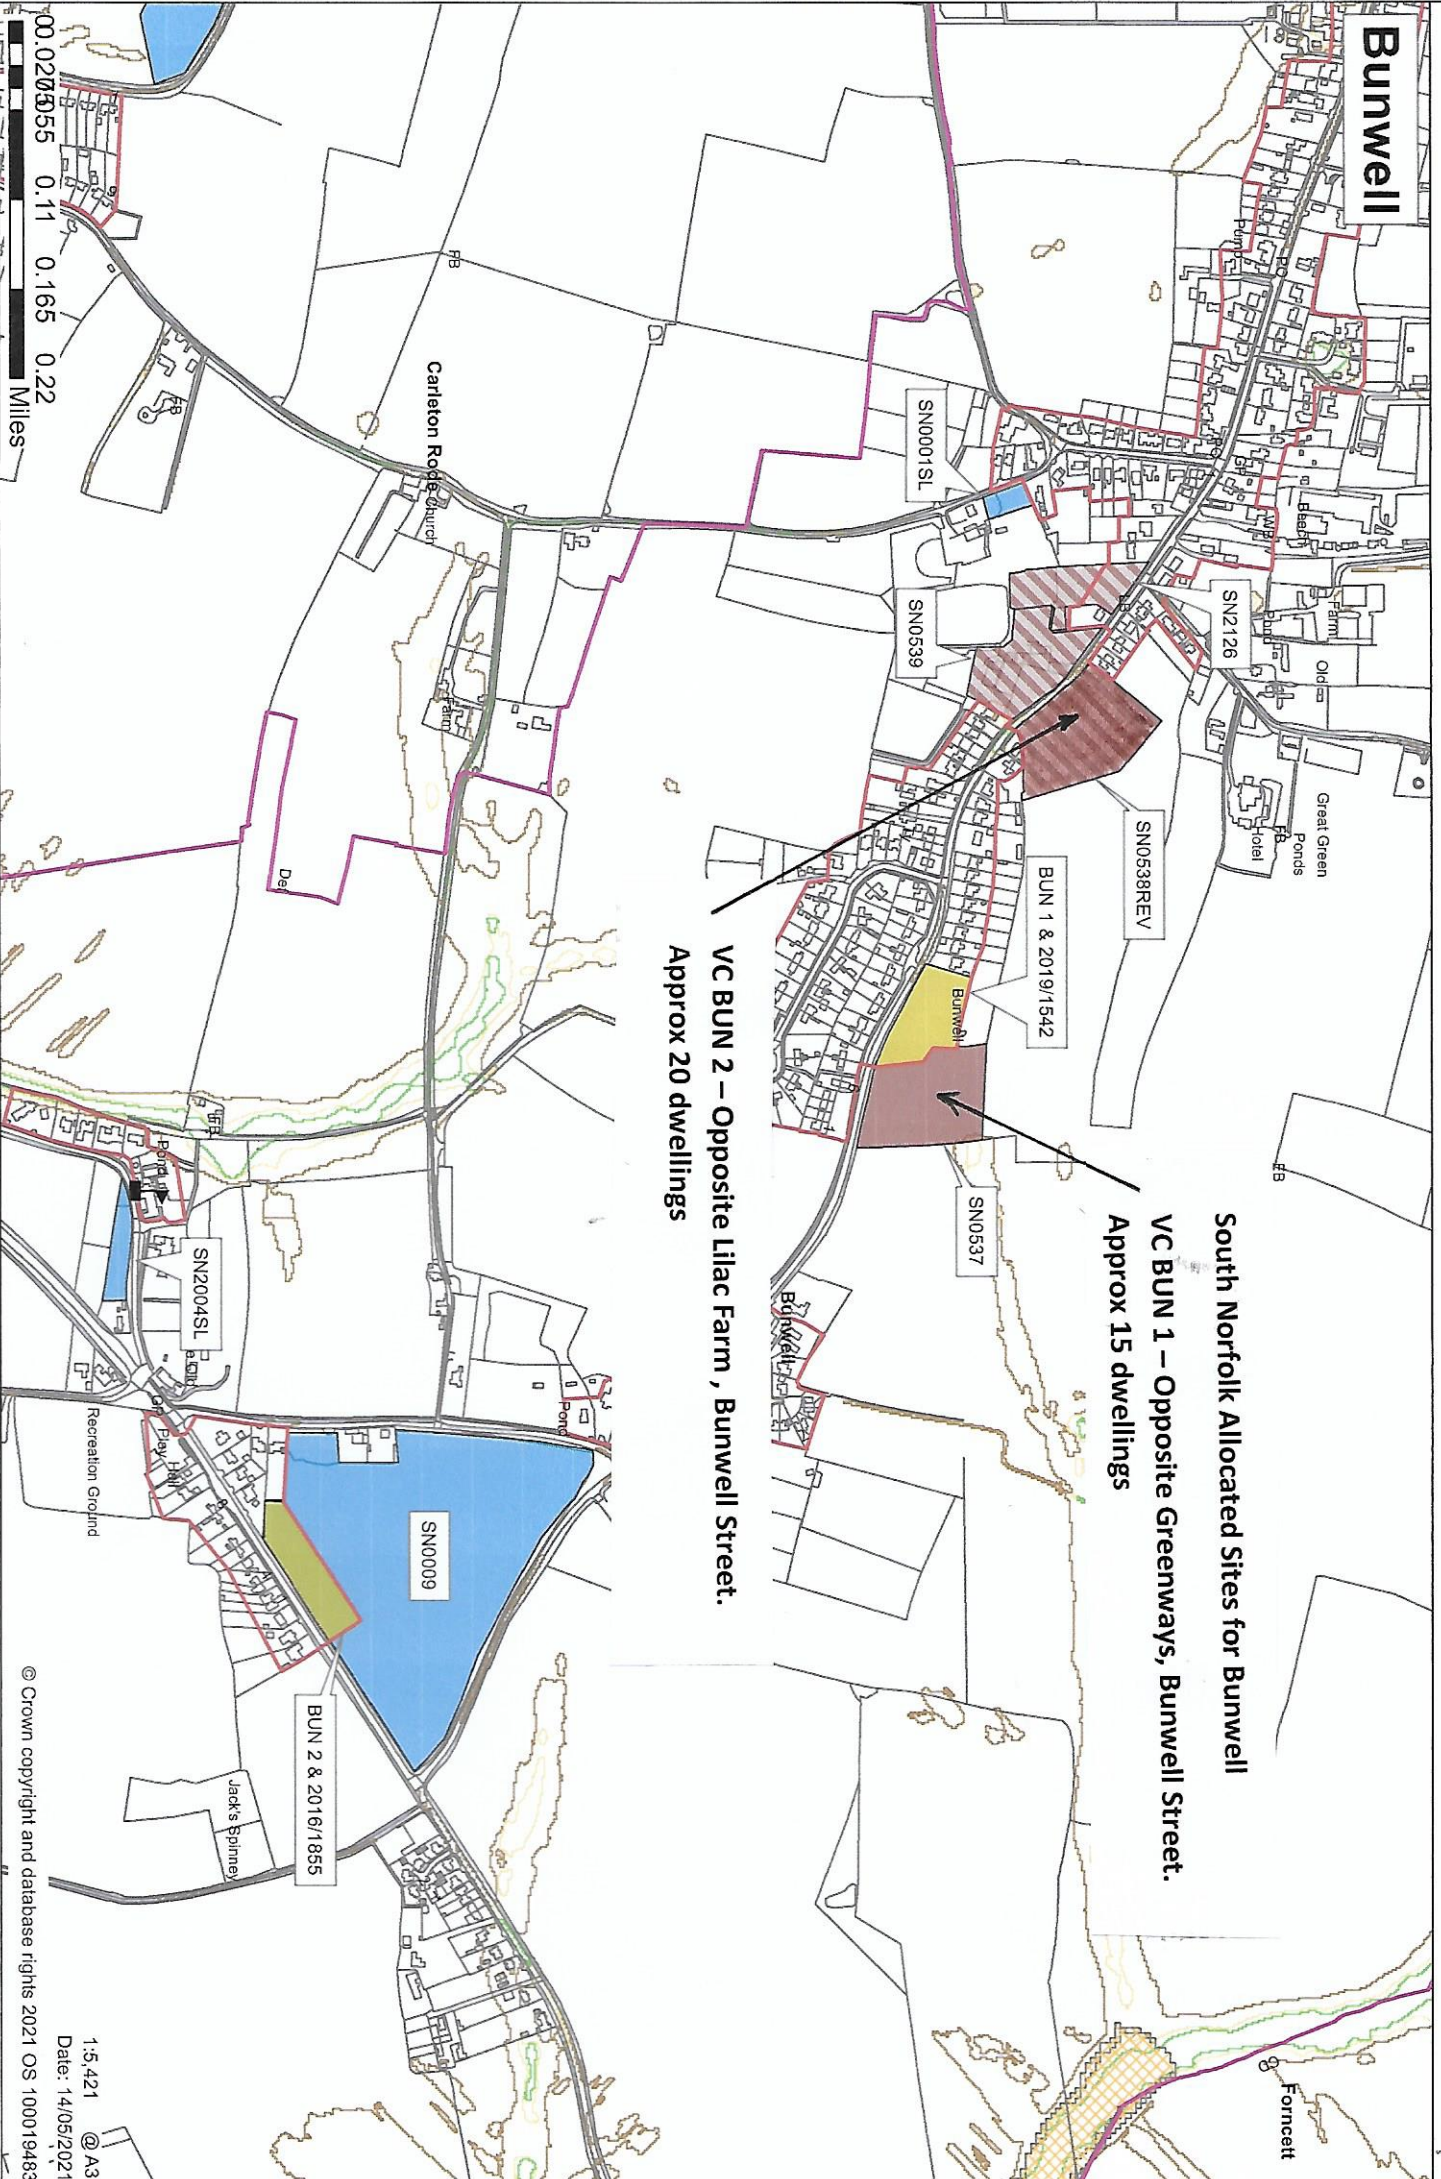

# South Norfolk Village Clusters Housing Allocations Plan

**VC BUN 2 – Opposite Lilac Farm , Bunwell Street.  
Approx 20 dwellings**

**South Norfolk Allocated Sites for Bunwell  
VC BUN 1 – Opposite Greenways, Bunwell Street.  
Approx 15 dwellings**